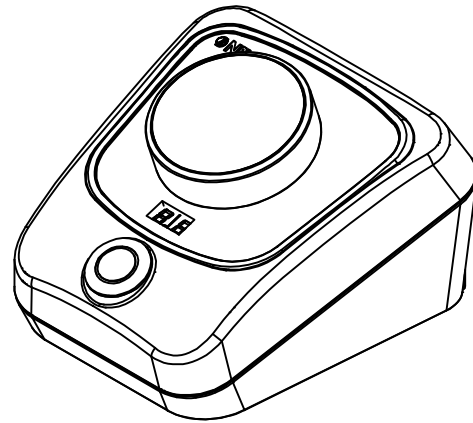

### Compatible Controllers:

- 1-40042: Desktop
- 1-40045: Flange Mount

### TO LENS ATTACHMENT

Diffuse On Axis  
Illuminator  
1-81402

Rt. Angle Coax  
1-81303

Coax Block  
1-81301

Controller  
1-81400