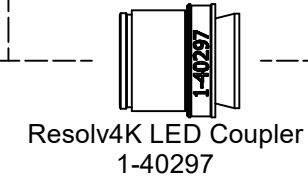

Resolv4K LED Coupler
1-40297