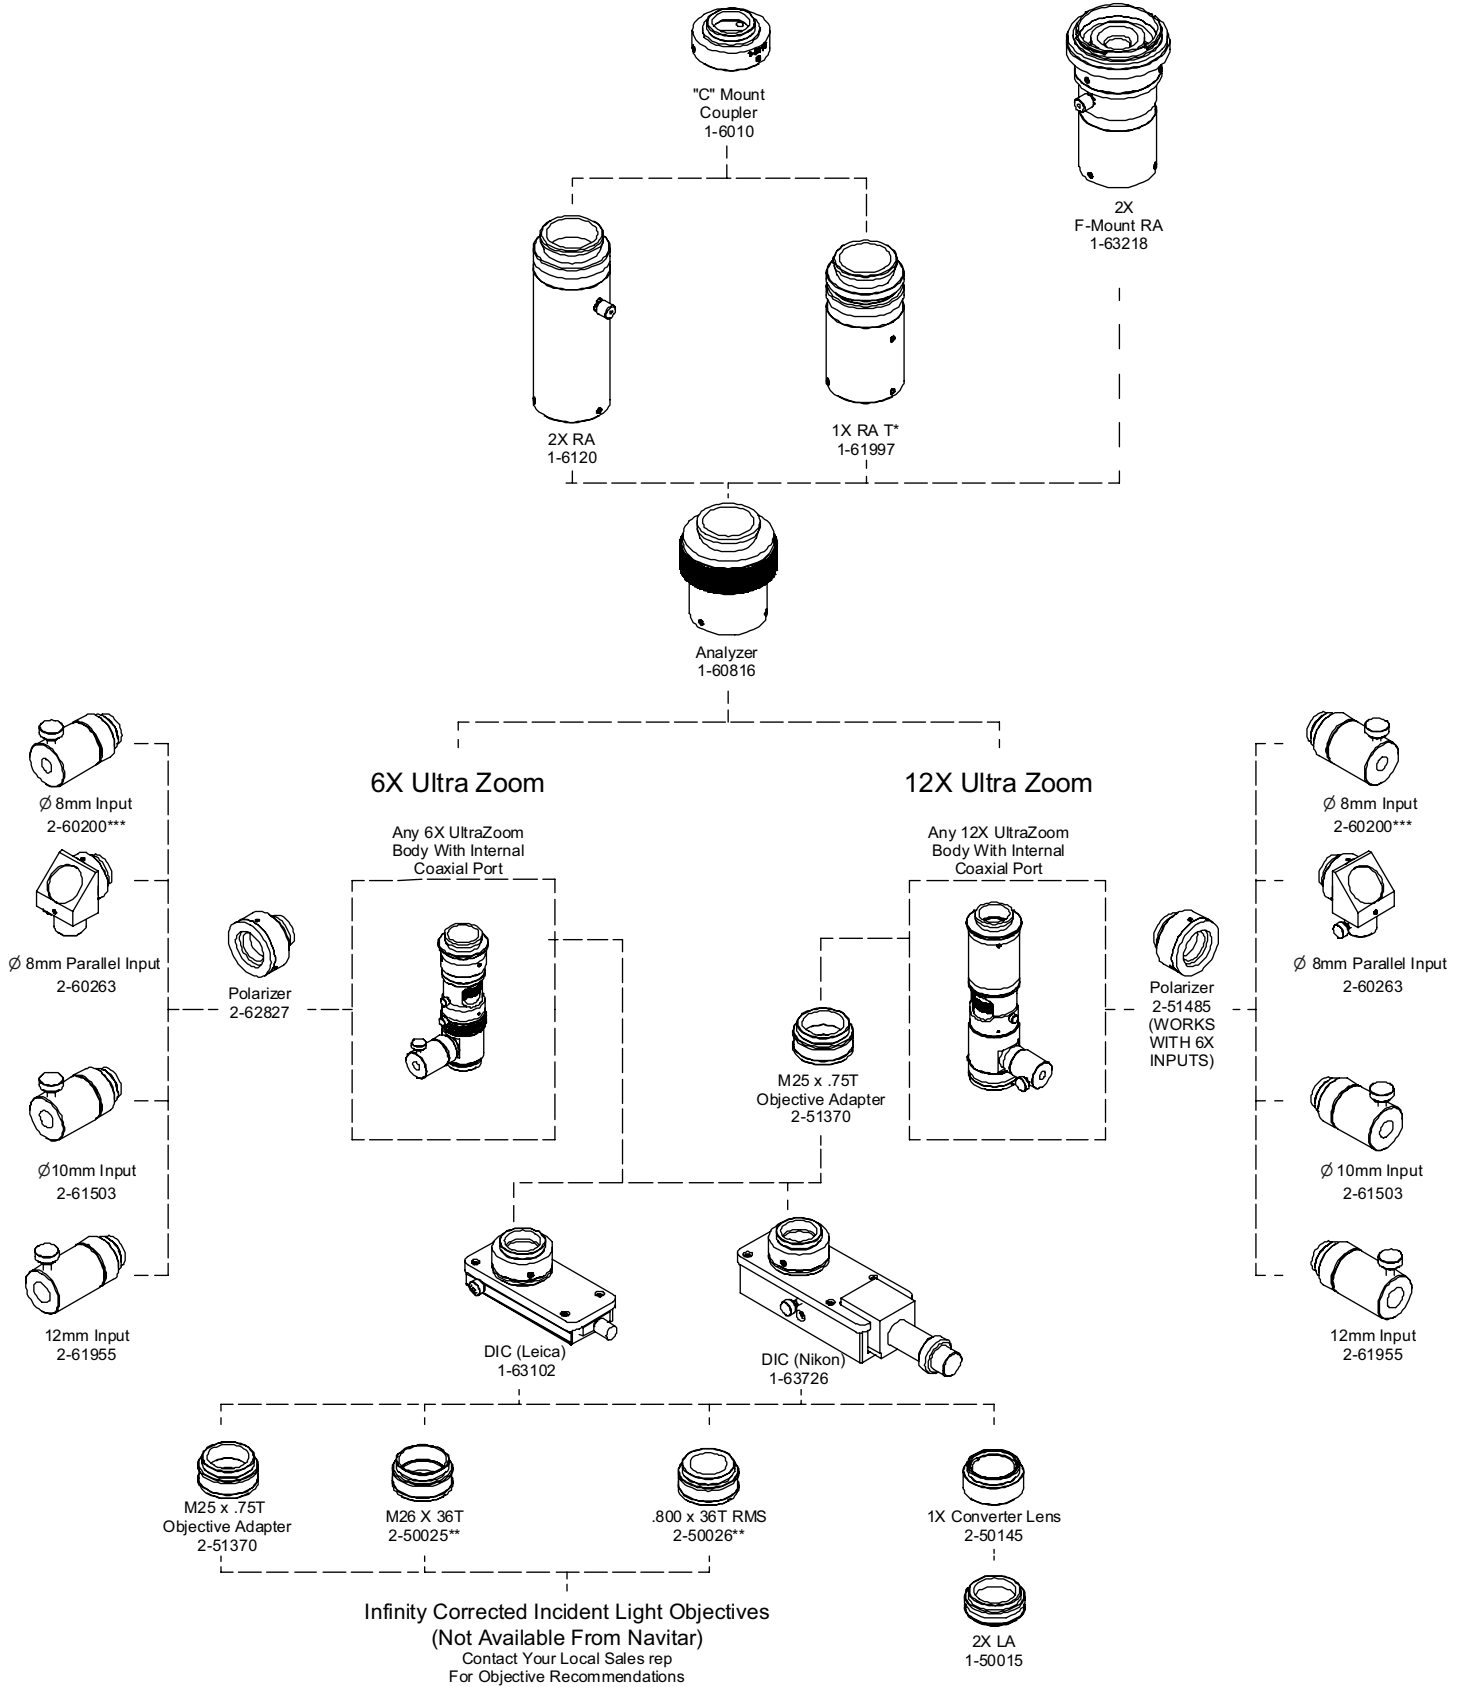

DIC Module System Diagram

*T = Tele

**Included with 12X UltraZooms

*** Included with 6X UltraZooms