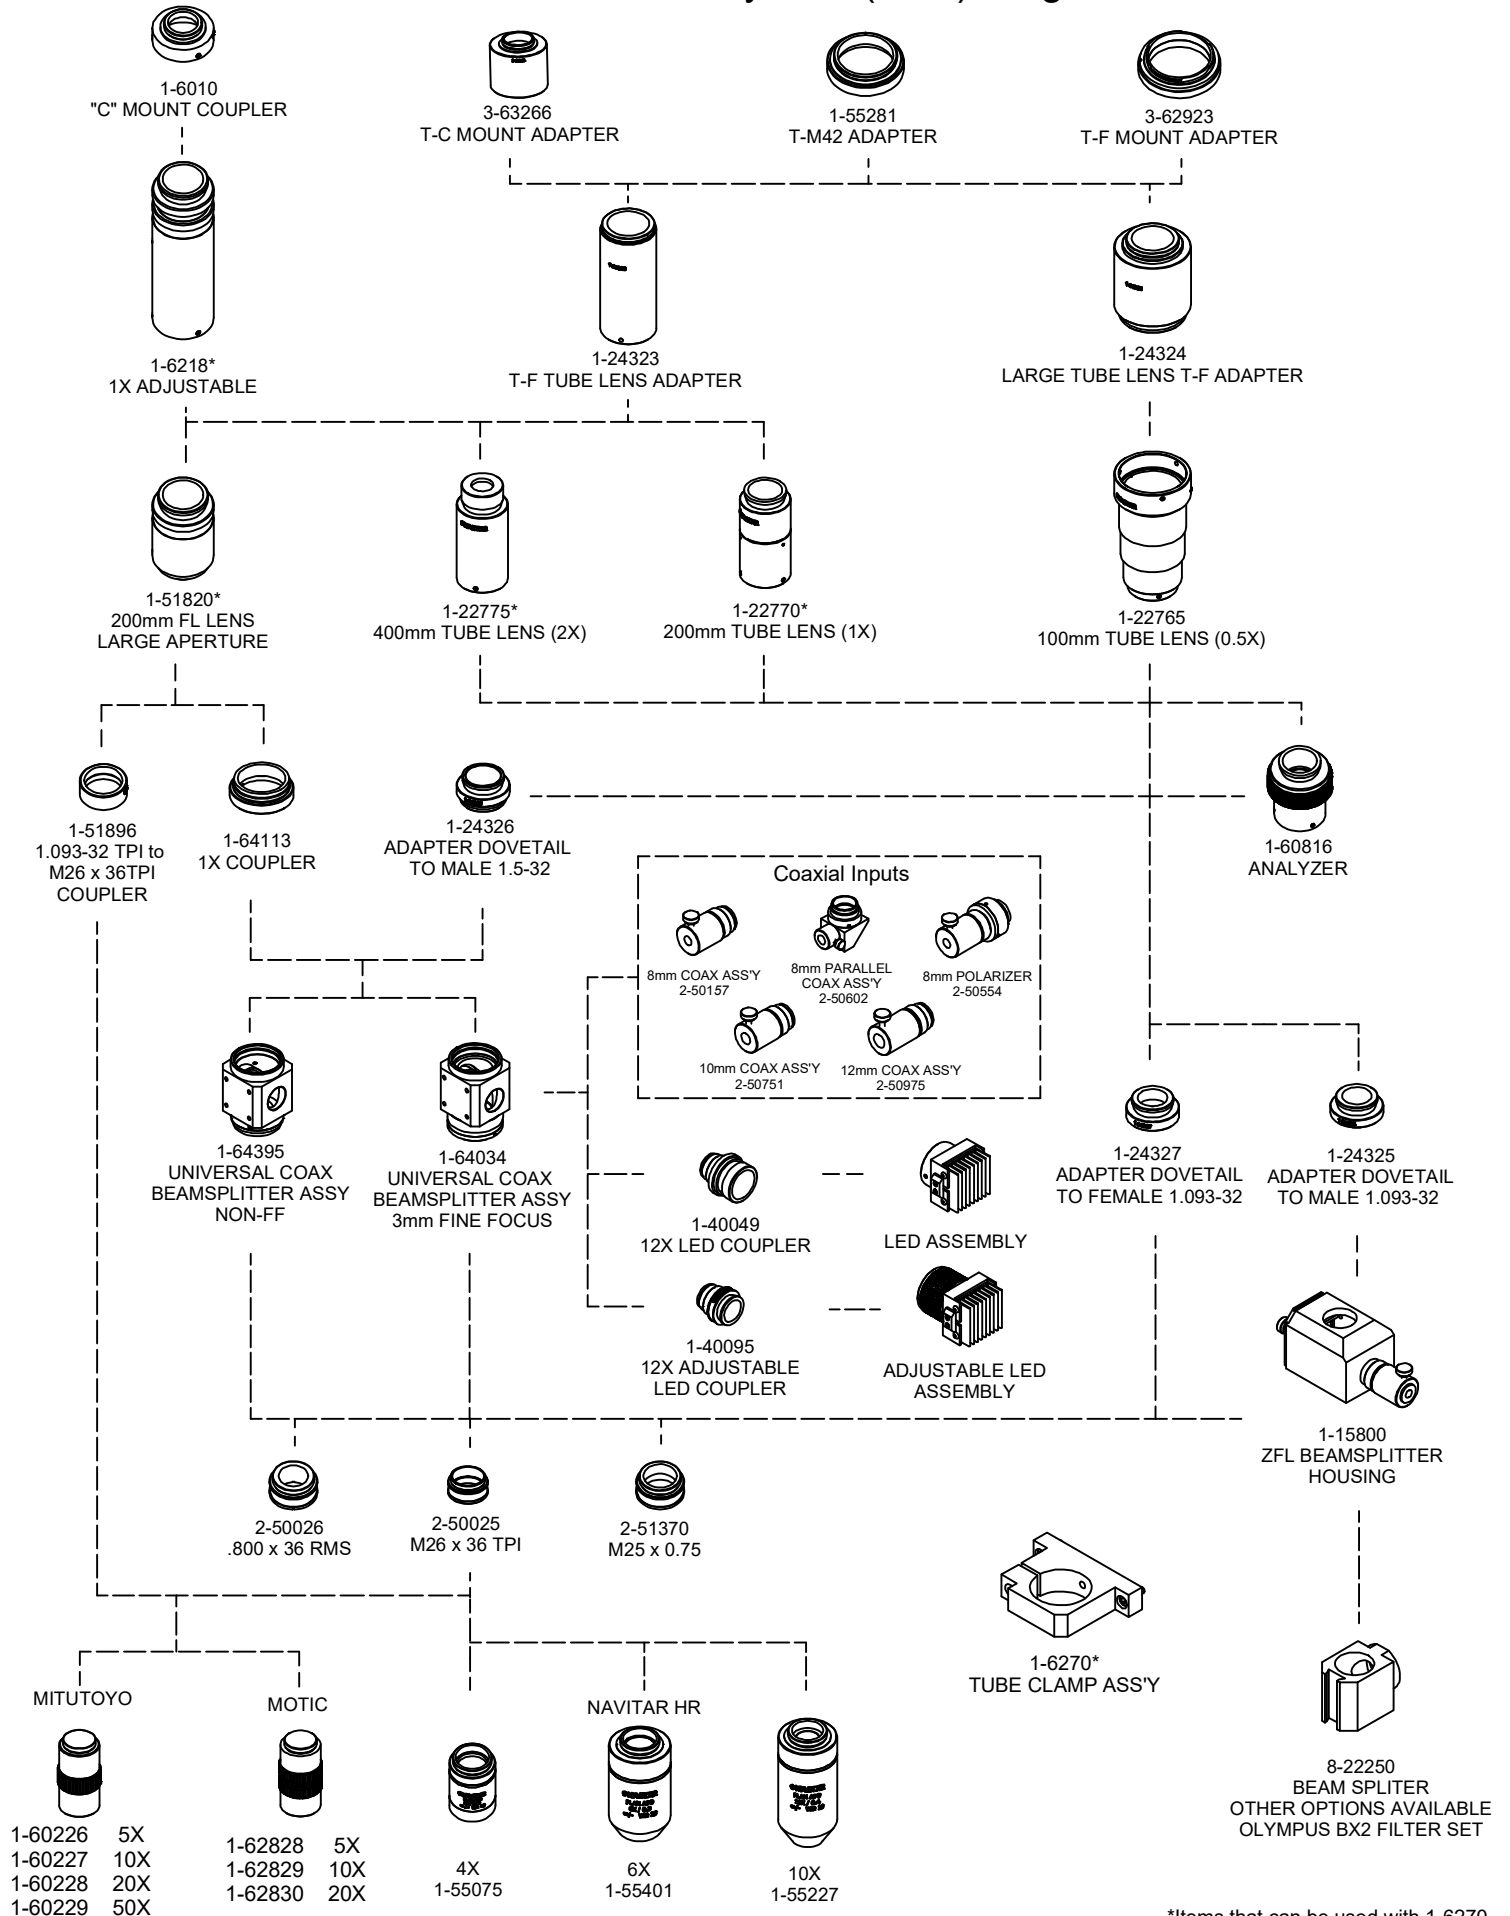

Modular Tube Lens System (MTL) Diagram

*Items that can be used with 1-6270