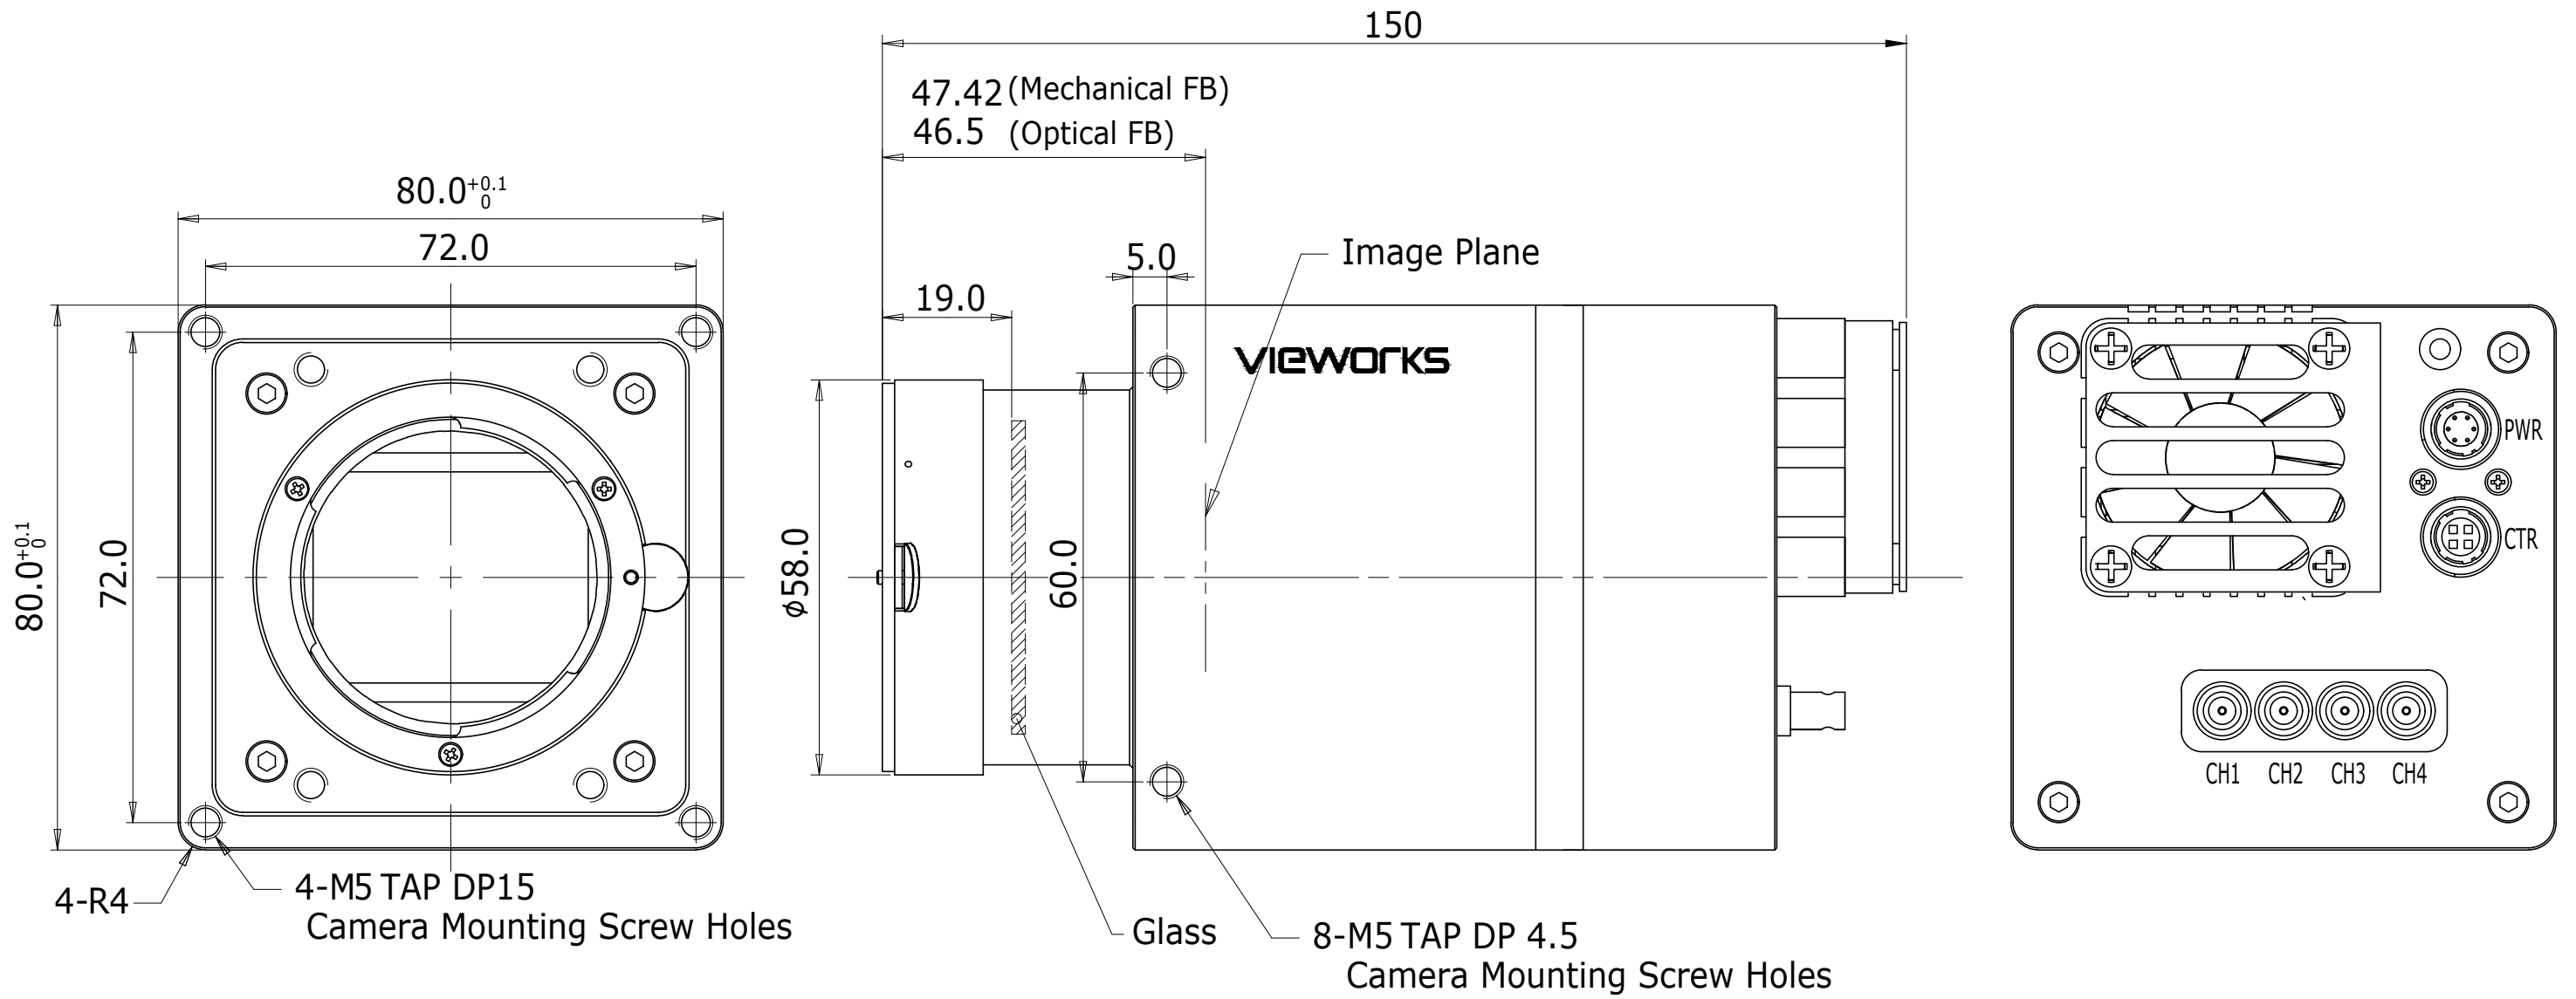

| MODEL NAME          |             |
|---------------------|-------------|
| Lens Mount: F-mount |             |
| 1                   | VN-25MX-M/C |

4-M5 TAP DP15  
Camera Mounting Screw Holes

8-M5 TAP DP 4.5  
Camera Mounting Screw Holes

|                     |              |
|---------------------|--------------|
| <b>MODEL NAME</b>   |              |
| Lens Mount: F-mount |              |
| 1                   | VN-200MX-M/C |