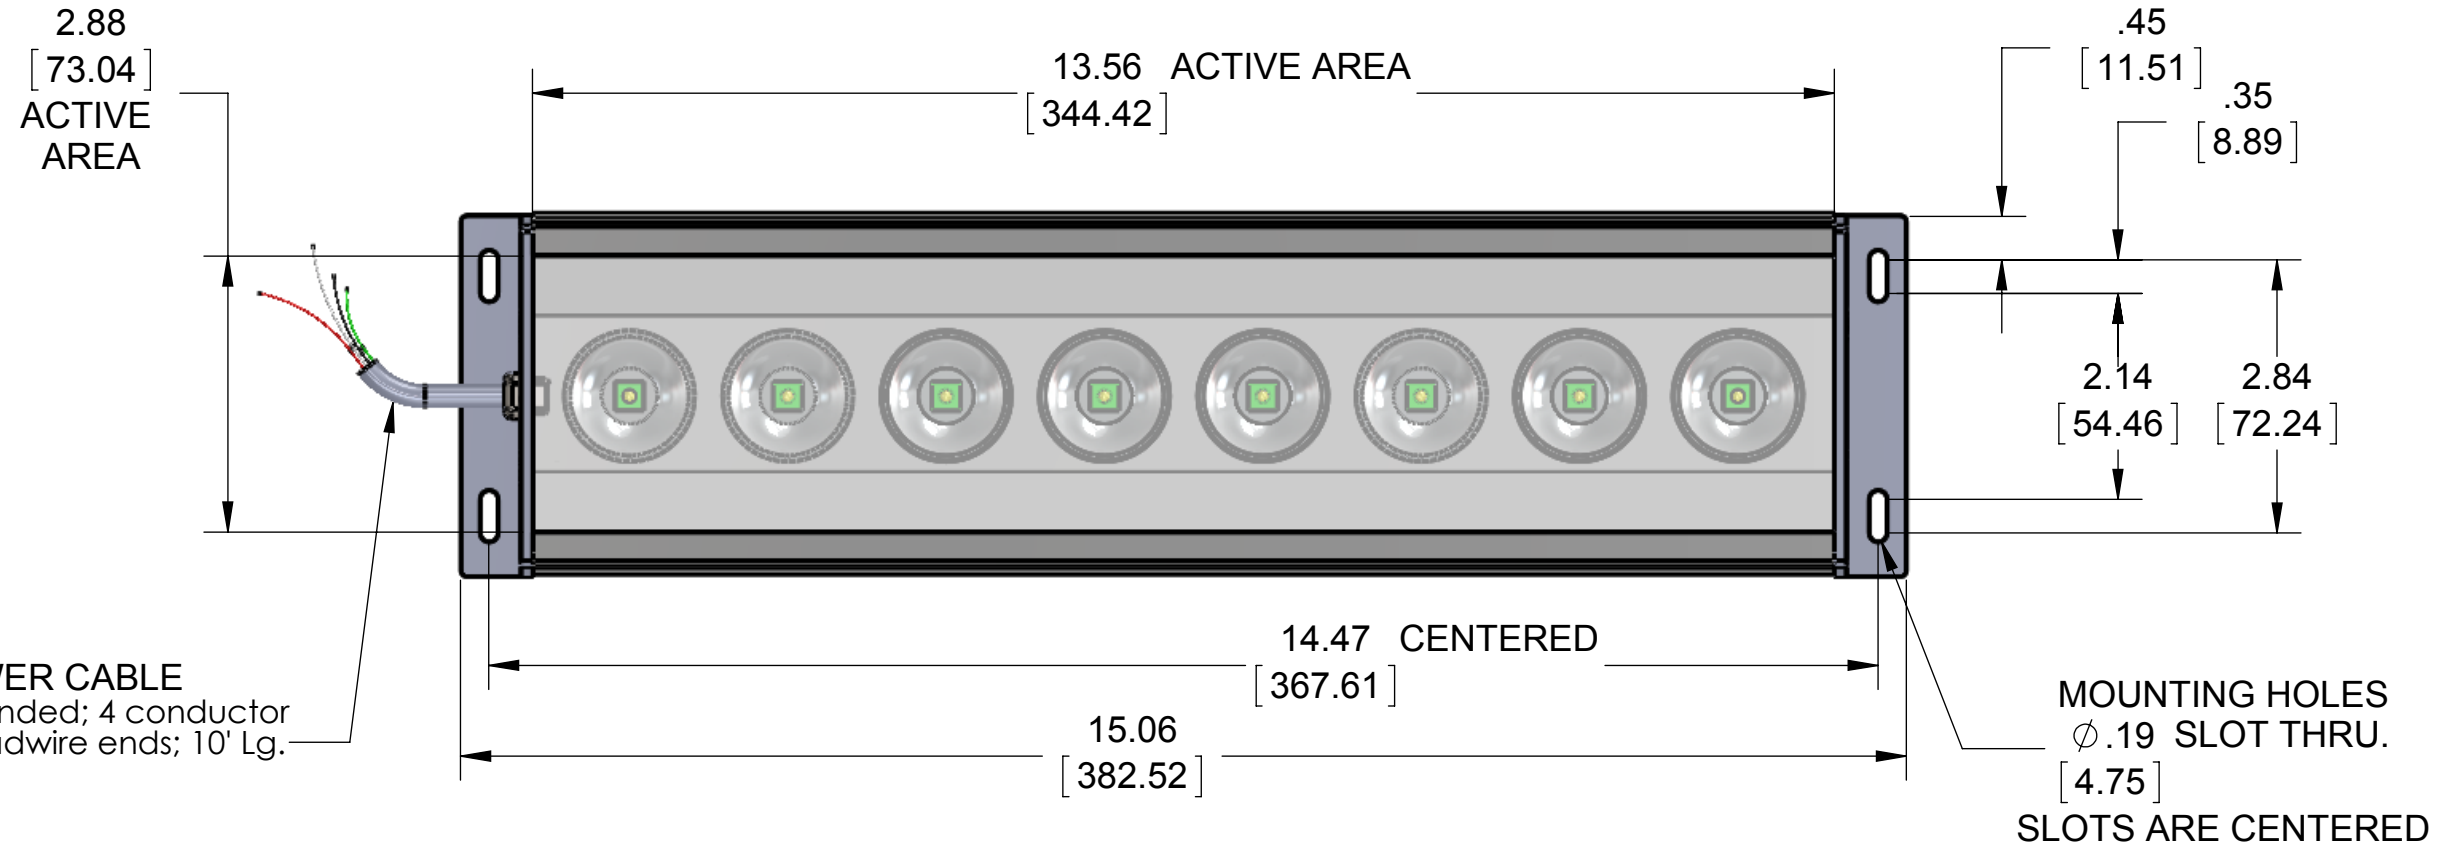

REVISIONS			
REV.	DESCRIPTION	DATE	APPROVED

POWER CABLE
18 AWG Stranded; 4 conductor
w/ flying leadwire ends; 10' Lg.

Metaphase Technologies, Inc. 211 Sinclair Road, Suite 100, Bristol, PA. 19007 215-639-8699 Fax 215-639-0977

QUANTITY: Per order
MATERIAL: Aluminum
FINISH: Black Anodize
TREATMENT: N/A

TOLERANCE/FINISH UNLESS OTHERWISE SPECIFIED				
INCHES[MM]				125V RMS
X	.X	.XX	.XXX	[RA3.2um]
[±.76]	±.030 [±.25]	±.010 [±.13]	±.005	ANGLES±1°

TITLE
Diffused Front Light- 13" [330] Lg.

USED ON
Per customer
SIZE B **DRAWING NUMBER** FLD806-1 **REV** A
SCALE 1:4 SHEET 1 OF 2

Approval Signature

/ /
Date