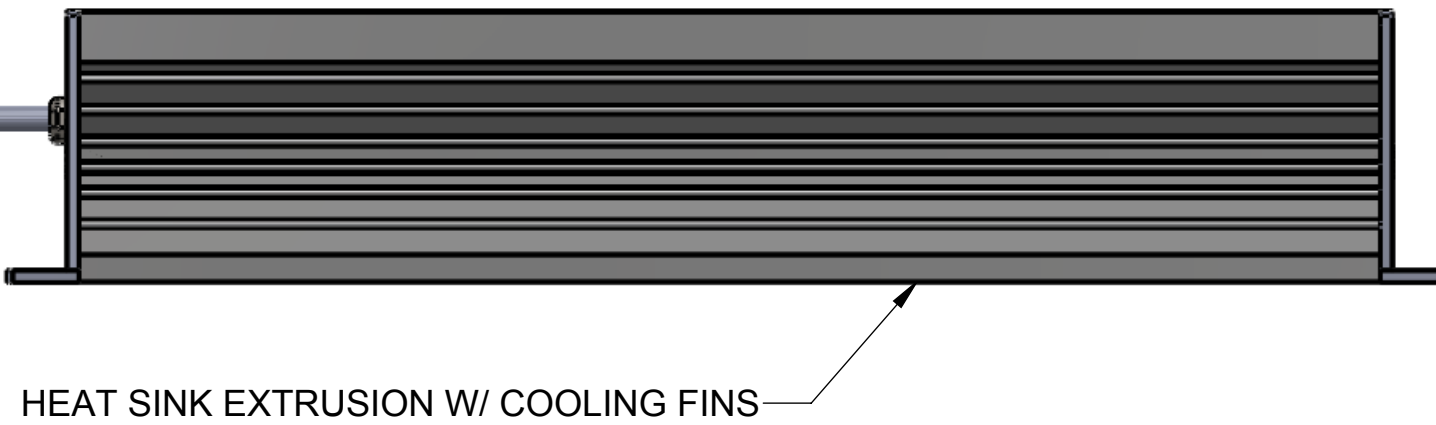

REVISIONS			
REV.	DESCRIPTION	DATE	APPROVED

POWER CABLE
18 AWG Stranded; 4 conductor
w/ flying leadwire ends; 10' Lg.

Metaphase Technologies, Inc. 211 Sinclair Road, Suite 100, Bristol, PA. 19007 215-639-8699 Fax 215-639-0977

QUANTITY: Per order
MATERIAL: Aluminum
FINISH: Black Anodize
TREATMENT: N/A

TOLERANCE/FINISH UNLESS OTHERWISE SPECIFIED				
INCHES[MM]				125V RMS
X	.X	.XX	.XXX	[RA3.2um]
[±.76]	±.030 [±.25]	±.010 [±.13]	±.005	ANGLES±1°

TITLE
Diffused Front Light- 13" [330] Lg.

USED ON
Per customer
SIZE B **DRAWING NUMBER** FLD806-1 **REV** A
SCALE 1:4 SHEET 1 OF 2

Approval Signature

/ /
Date