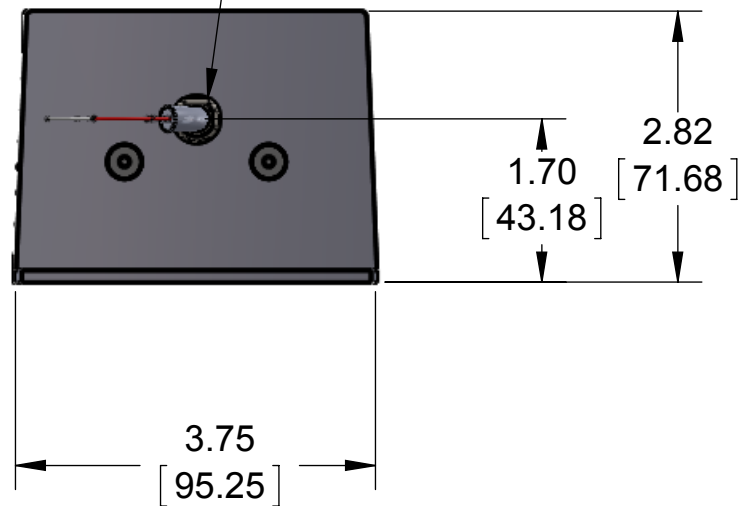

REVISIONS			
REV.	DESCRIPTION	DATE	APPROVED

POWER CABLE
18 AWG Stranded; 4 conductor
w/ flying leadwire ends; 10' Lg.

Metaphase Technologies, Inc. 211 Sinclair Road, Suite 100, Bristol, PA. 19007 215-639-8699 Fax 215-639-0977

QUANTITY: Per order
MATERIAL: Aluminum
FINISH: Black Anodize
TREATMENT: N/A

TOLERANCE/FINISH UNLESS OTHERWISE SPECIFIED				
INCHES[MM]				125V RMS
X	.X	.XX	.XXX	[RA3.2um]
[±.76]	±.030 [±.25]	±.010 [±.13]	±.005	ANGLES±1°

TITLE
Diffused Front Light- 13" [330] Lg.

USED ON
Per customer
SIZE B **DRAWING NUMBER** FLD806-1 **REV** A
SCALE 1:4 SHEET 1 OF 2

Approval Signature

/ /
Date