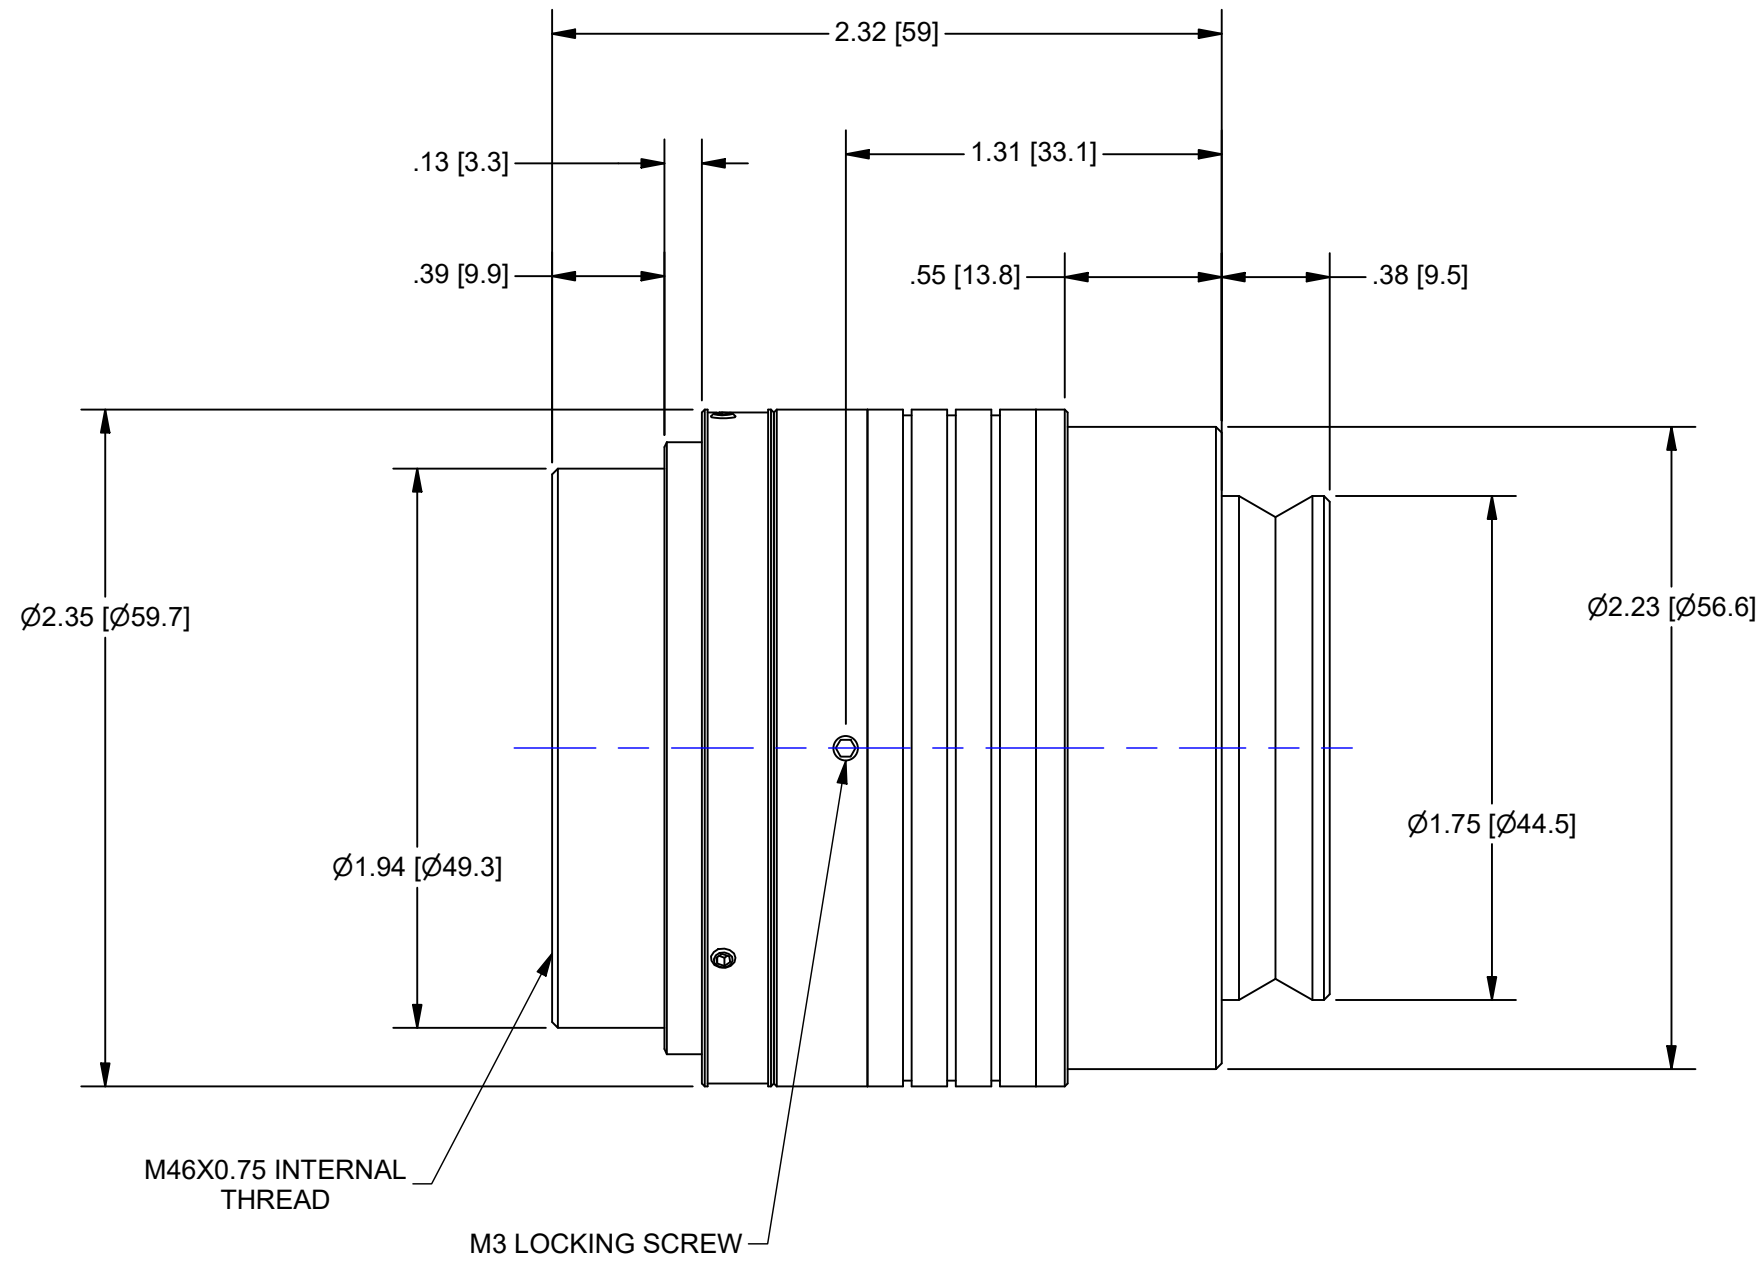

WORKING DISTANCE = 72mm
 FINE FOCUS TRAVEL = 10mm
 (OL SHOWN IN EXTENDED POSITION)

UNLESS OTHERWISE SPECIFIED DIMENSIONS ARE IN INCHES AND INCLUDE CHEMICALLY APPLIED OR PLATED FINISHES		PROPRIETARY AND CONFIDENTIAL	
		THE INFORMATION CONTAINED IN THIS DRAWING IS THE SOLE PROPERTY OF NAVITAR. ANY REPRODUCTION IN PART OR AS A WHOLE WITHOUT THE WRITTEN PERMISSION OF NAVITAR IS PROHIBITED.	
SCALE:	1.5:1		
WEIGHT:	0.77 lbmass		
DR BY:	BONAFEDE		
CH BY:	J. WILLIAMSON		
PROJECT #:	E3506		
DATE DR:	9/19/2017	FF, 1.25X LENS ATTACHMENT	
DO NOT SCALE DRAWING			
  SHEET 2 OF 2	SIZE	PART NUMBER	REV
	B	1-81205M1	A