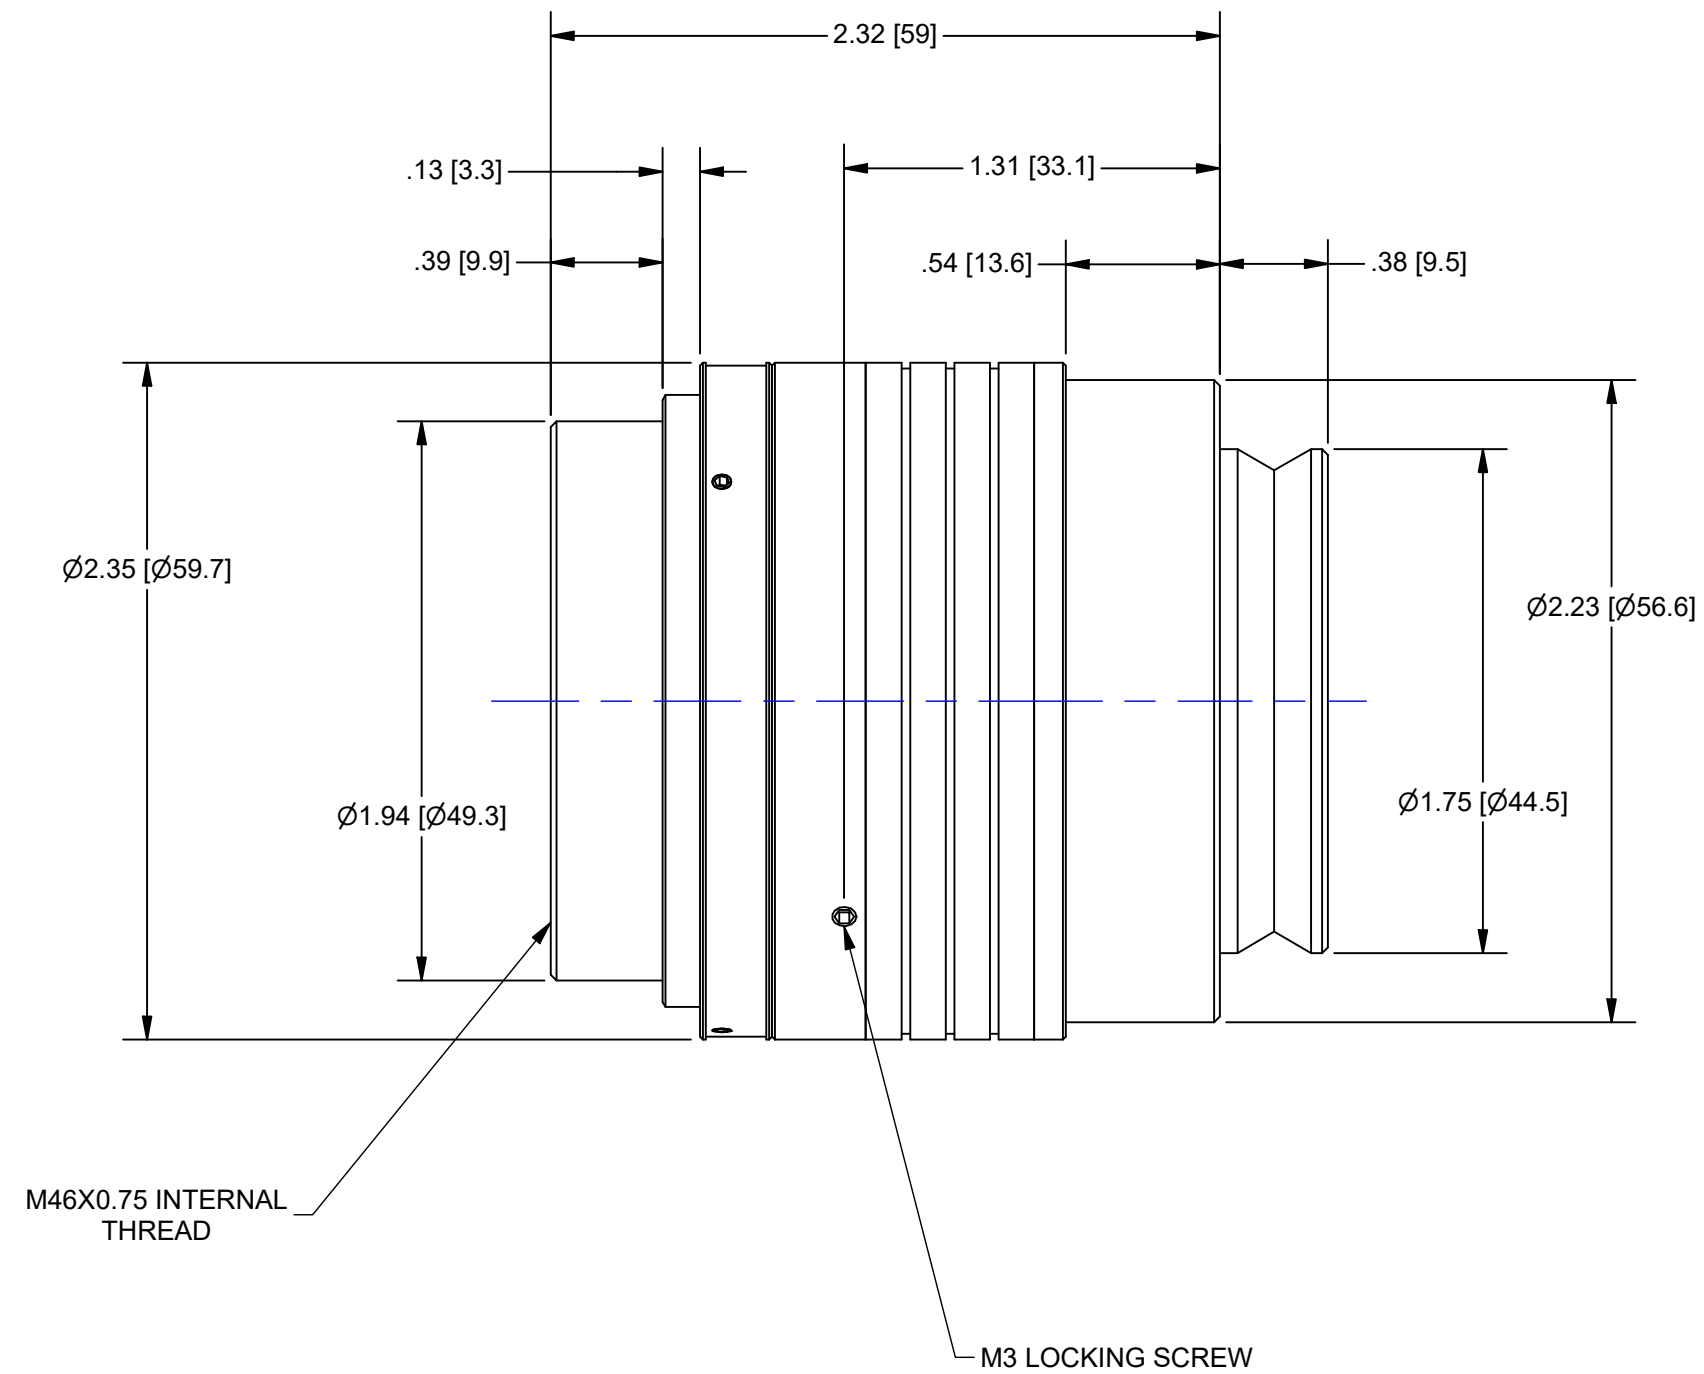

WORKING DISTANCE = 90mm
 FINE FOCUS TRAVEL = 10mm
 (OL SHOWN IN EXTENDED POSITION)

OUTLINE

UNLESS OTHERWISE SPECIFIED DIMENSIONS ARE IN INCHES [MM] AND INCLUDE CHEMICALLY APPLIED OR PLATED FINISHES		PROPRIETARY AND CONFIDENTIAL THE INFORMATION CONTAINED IN THIS DRAWING IS THE SOLE PROPERTY OF NAVITAR. ANY REPRODUCTION IN PART OR AS A WHOLE WITHOUT THE WRITTEN PERMISSION OF NAVITAR IS PROHIBITED.			
SCALE:	1.5:1			FF, 1.0X, LENS ATTACHMENT	
WEIGHT:	0.77 lbmass	DO NOT SCALE DRAWING		SIZE	PART NUMBER
DR BY:	BONAFEDE			B	1-81204M1
CH BY:	DEROSA			REV	A
PROJECT #:	E3506				
DATE DR:	9/18/2017				