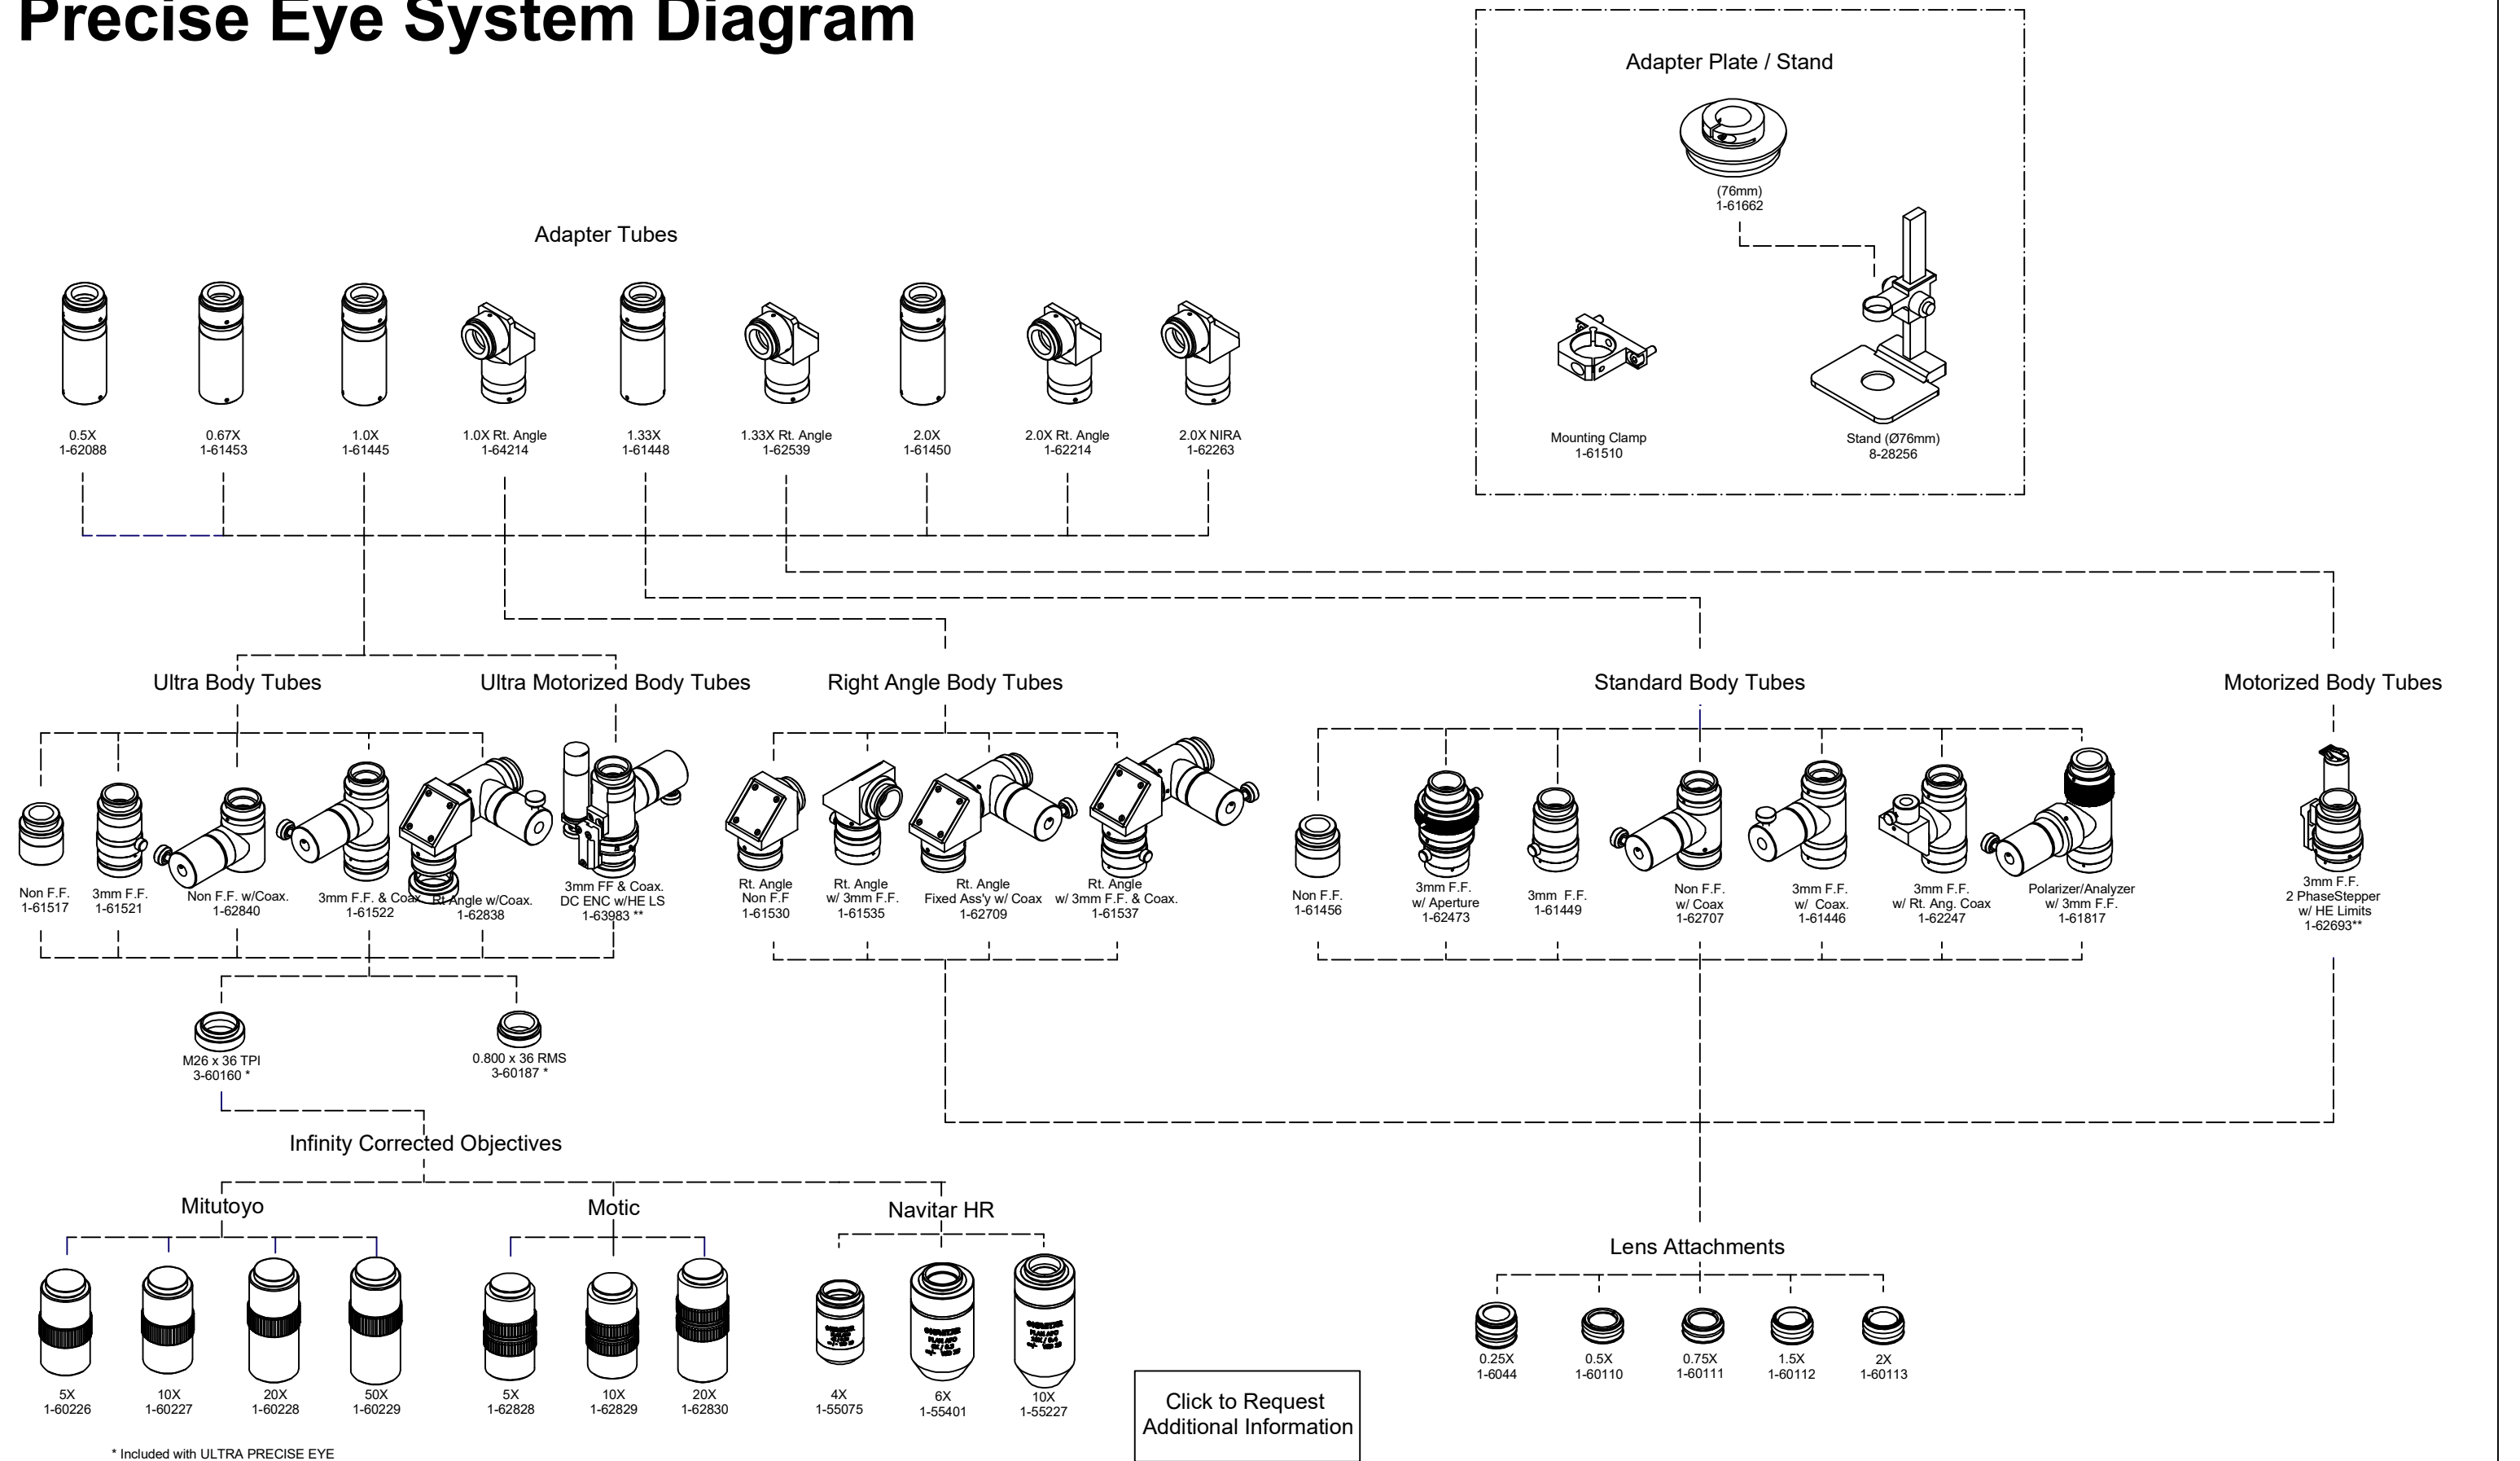

Precise Eye System Diagram

* Included with ULTRA PRECISE EYE
 ** Items are Special Order (Contact Navitar for Additional Information)