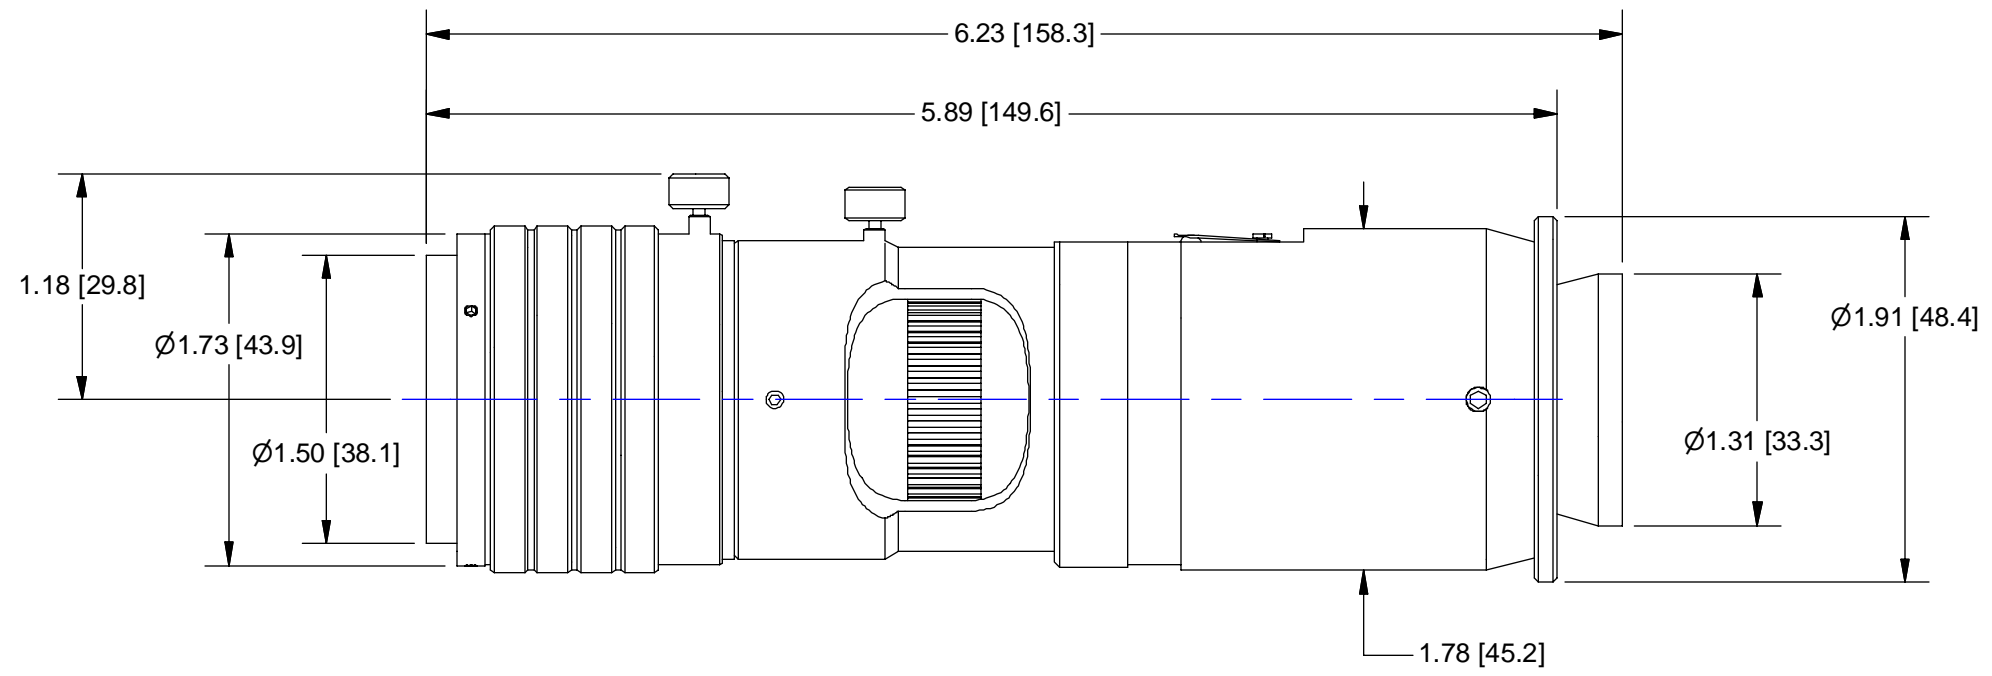

REVISION HISTORY				
REV	DESCRIPTION	DATE	DR BY	CH BY
A	RELEASE	03/30/06	REP	--

OUTLINE

SCALE:	1:1
WEIGHT:	1.0lbm
DR:	R. PODLENA
CH:	
PROJECT #:	
DATE DR:	3/29/2006
DO NOT SCALE DRAWING	

12X ZOOM w/12mm FF & DETENT

SIZE	1-50486D	REV
B	SHEET 1 OF 1	A