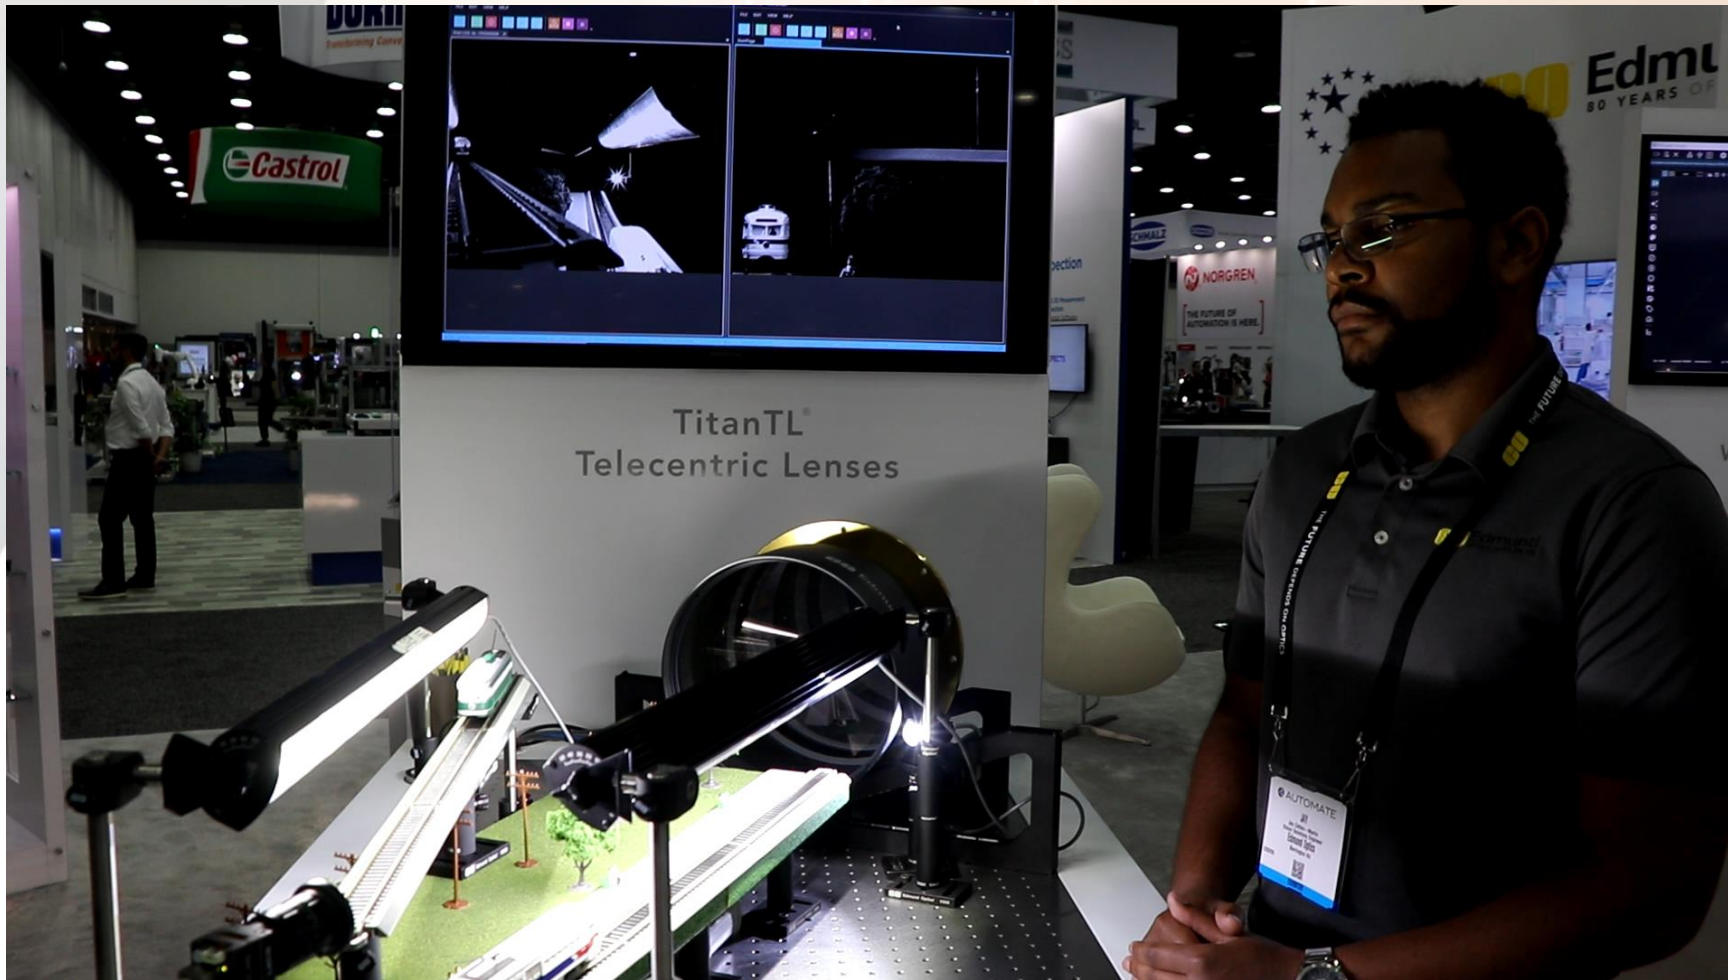

STANDARD SPECIFICATIONS

Degrees of freedom	6 axes
Weight	13 kg
Horizontal Reach	1,460 mm
Vertical Reach	1,965 mm
Repeatability	±0.03 mm

LIGHTING PROVIDED BY
METAPHASE
LIGHTING TECHNOLOGIES

Edmund Optics

Kawasaki Robots