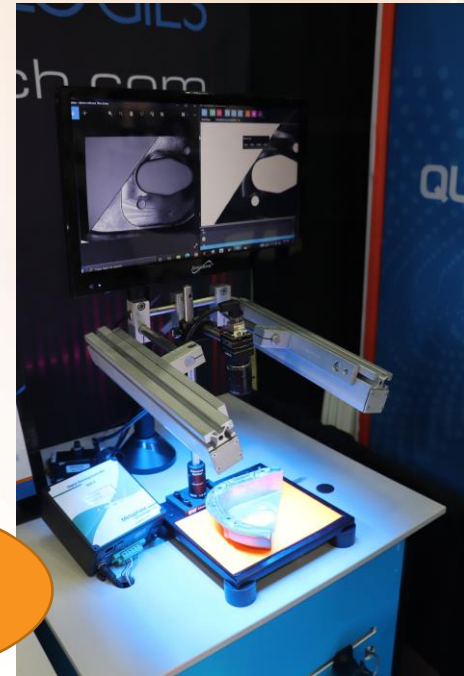

Booth Overview

Booth Back

Collimated
Tube Back Light

TX Series
Bar Light

TX Series
Back Light

Booth Right

Booth Left

Partners

STANDARD SPECIFICATIONS

Degrees of freedom	6 axes
Weight	13 kg
Horizontal Reach	1,460 mm
Vertical Reach	1,965 mm
Repeatability	±0.03 mm

LIGHTING PROVIDED BY
METAPHASE
LIGHTING TECHNOLOGIES

Edmund Optics

Kawasaki Robots