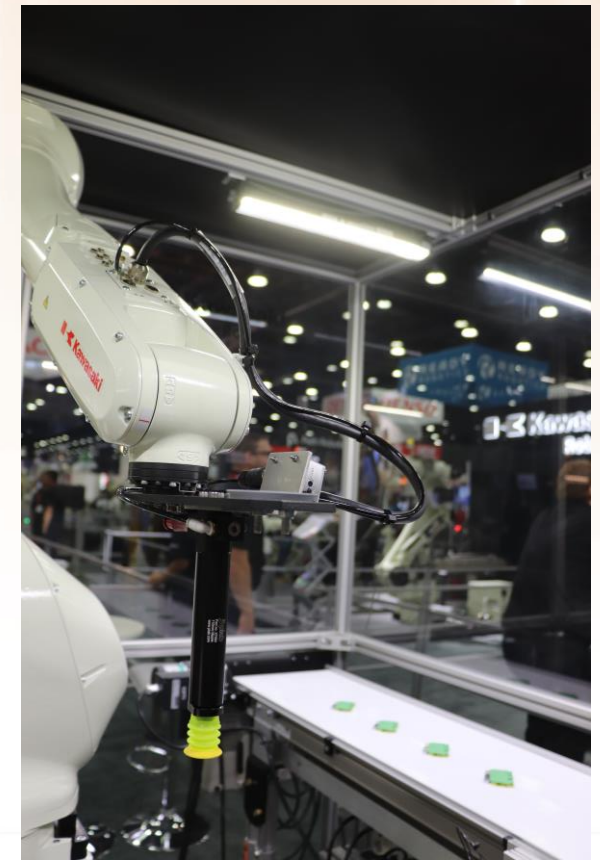

STANDARD SPECIFICATIONS

Degrees of freedom	6 axes
Weight	13 kg
Horizontal Reach	1,460 mm
Vertical Reach	1,965 mm
Repeatability	±0.03 mm

LIGHTING PROVIDED BY
METAPHASE
LIGHTING TECHNOLOGIES

Edmund Optics

Kawasaki Robots