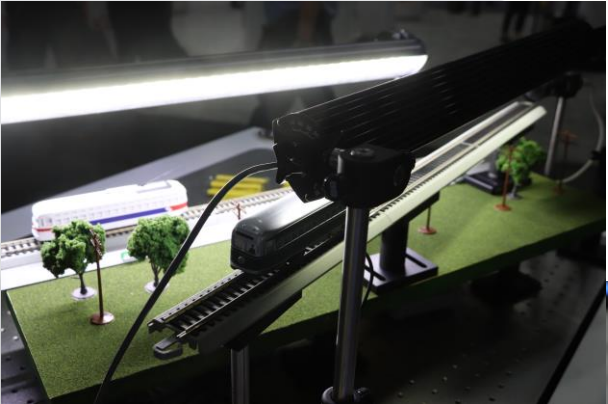

Booth Overview

Booth Back

Collimated
Tube Back Light

TX Series
Bar Light

TX Series
Back Light

Booth Right

Booth Left

Partners

STANDARD SPECIFICATIONS

Degrees of freedom	6 axes
Weight	13 kg
Horizontal Reach	1,460 mm
Vertical Reach	1,965 mm
Repeatability	±0.03 mm

LIGHTING PROVIDED BY
METAPHASE
LIGHTING TECHNOLOGIES

Edmund Optics

Kawasaki Robots