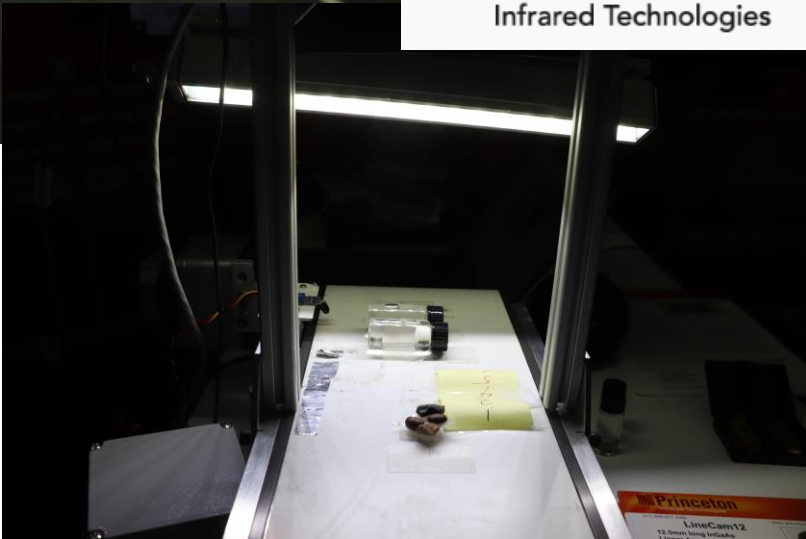

Booth Overview

Booth Back

Collimated
Tube Back Light

TX Series
Bar Light

TX Series
Back Light

Booth Right

Booth Left

Partners

STANDARD SPECIFICATIONS

Degrees of freedom	6 axes
Weight	13 kg
Horizontal Reach	1,460 mm
Vertical Reach	1,965 mm
Repeatability	±0.03 mm

LIGHTING PROVIDED BY
METAPHASE
LIGHTING TECHNOLOGIES

Edmund Optics

Kawasaki Robots